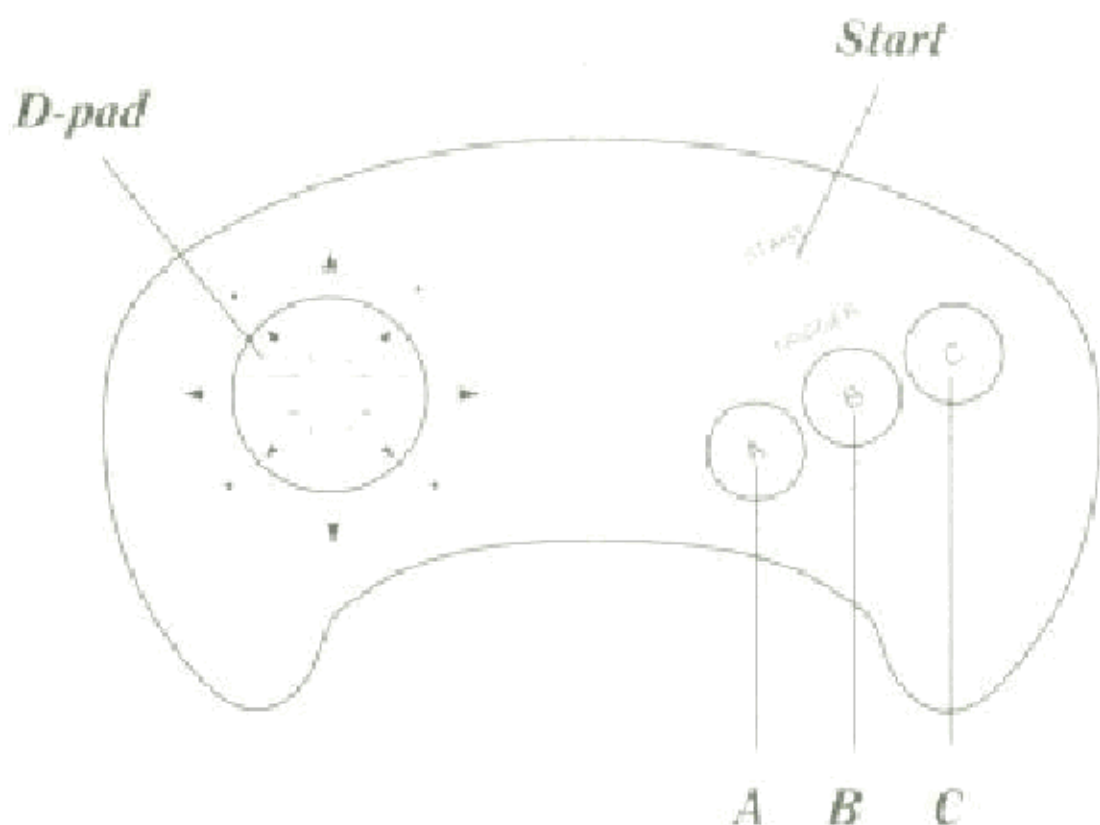

Pick-Off Play

Throw to First

Throw to Second

Throw to Third

B + D-Pad right

B + D-Pad up

B + D-Pad left

FIELDING

Catching the Ball

Position Fielder

Diving Catch

Jumping Catch

D-Pad in any direction

C + D-Pad in any direction

C

Throwing to a Base

First Base

C + D-Pad right